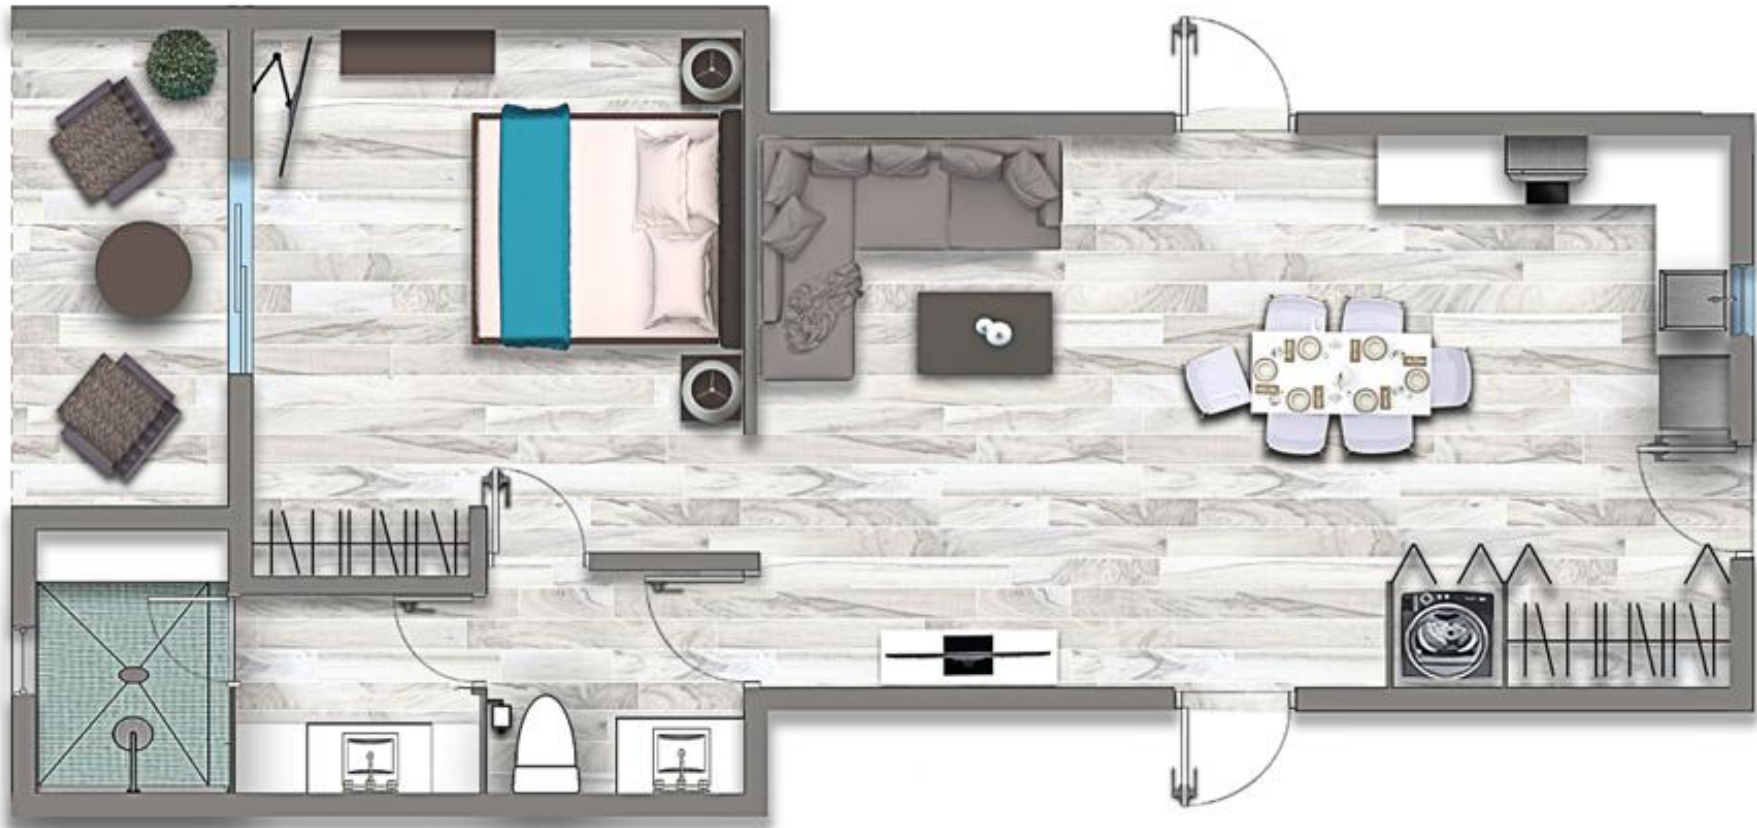

Unit 511
674 sq.ft
62.61 sq.meters

Unit 509
853.42 sq.ft
79.28 sq.meters

Unit 507
674 sq.ft
62.61 sq.meters

Unit 505
674 sq.ft
62.61 sq.meters

Unit 503
853.42 sq.ft
79.28 sq.meters

Unit 501
674 sq.ft
62.61 sq.meters

The Cove
First Floor plan: Approx. 4371.91 sq.ft/ 406.16 sq. meters

The Cove Building
One Bedroom Floor Plan: Approx. 853.42 sq.ft/ 79.28 sq.meters

The Cove Building

North Studio Bedroom Floor Plan: Approx. 674 sq. ft./ 62.61 sq. meters