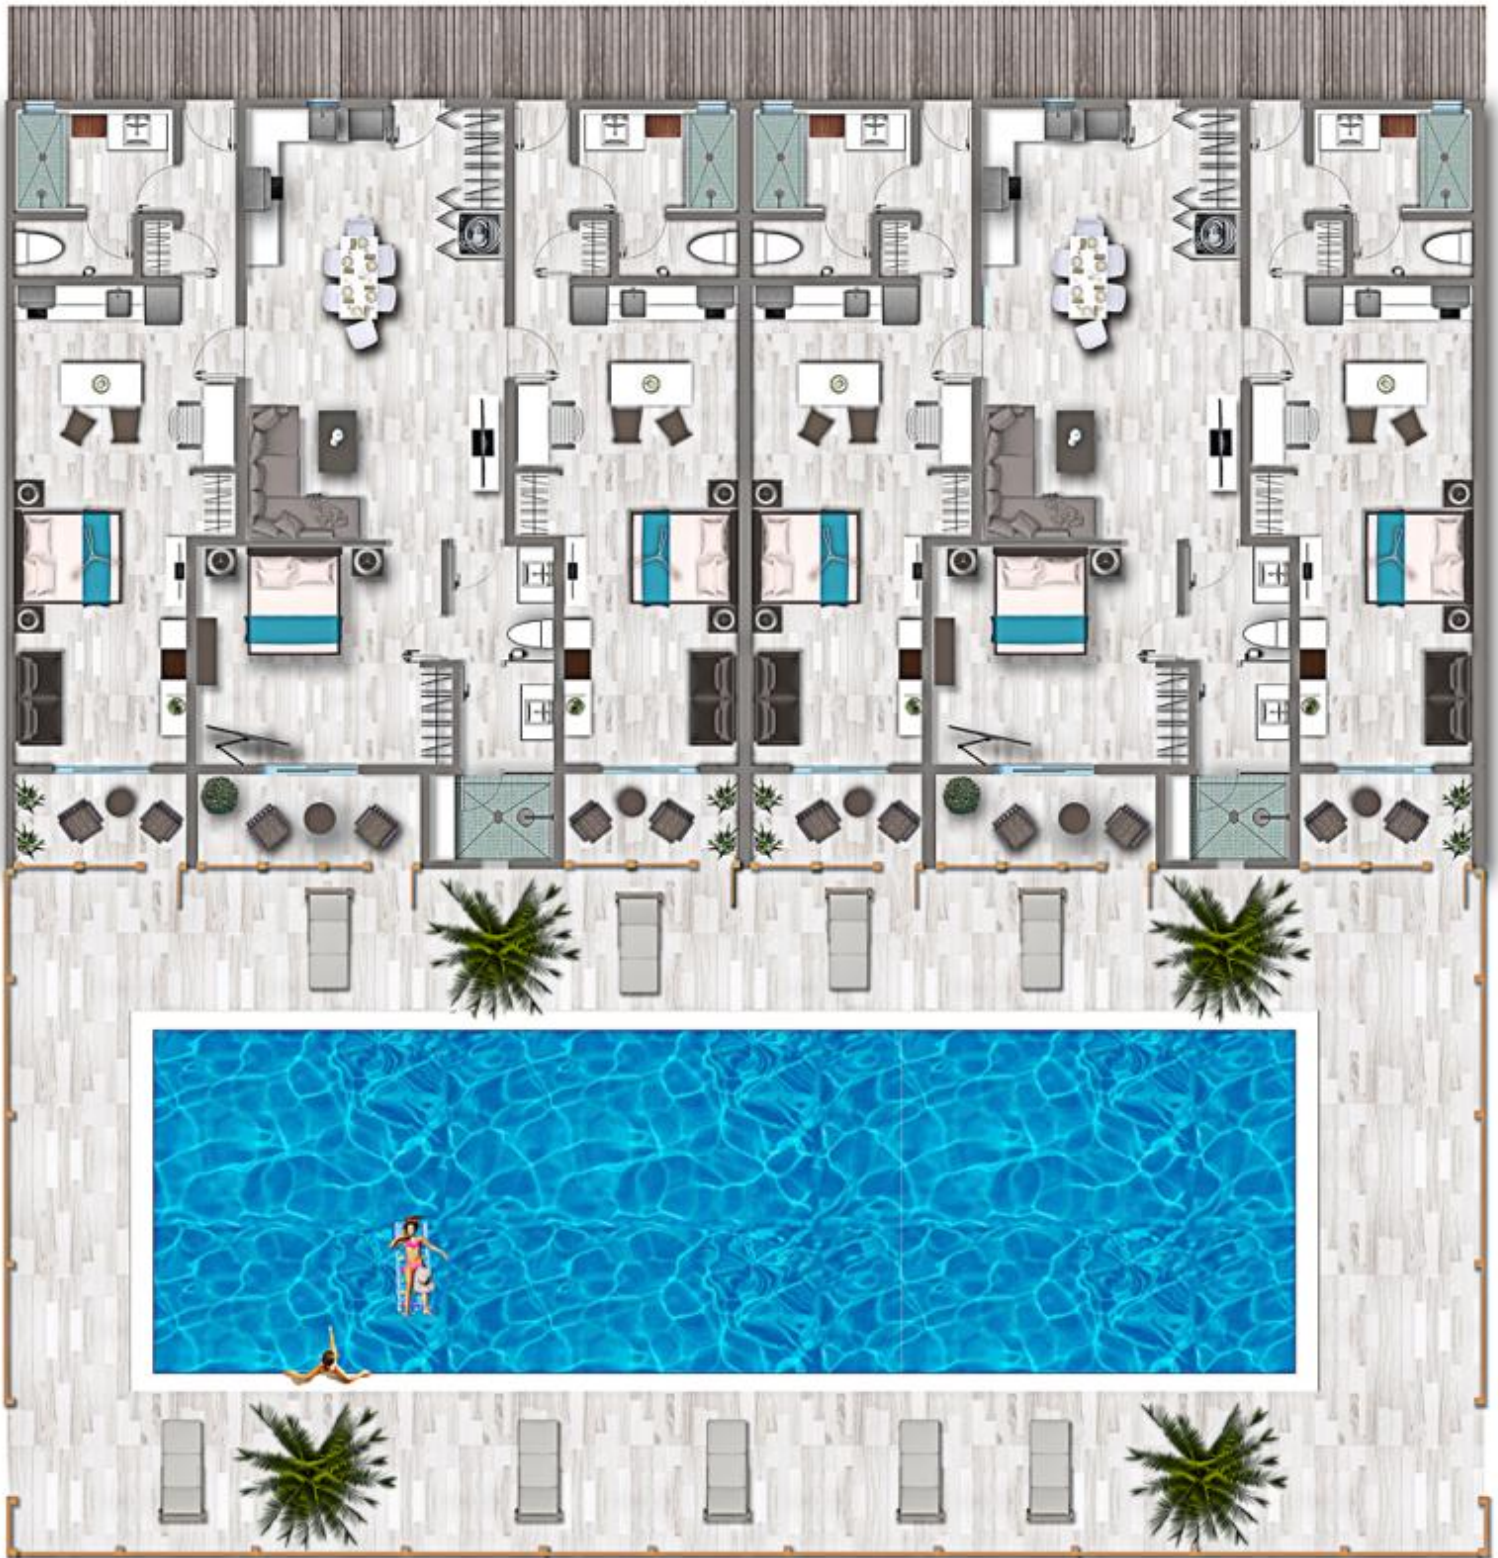

Unit 511
674 sq.ft
62.61 sq.meters

Unit 509
853.42 sq.ft
79.28 sq.meters

Unit 507
674 sq.ft
62.61 sq.meters

Unit 505
674 sq.ft
62.61 sq.meters

Unit 503
853.42 sq.ft
79.28 sq.meters

Unit 501
674 sq.ft
62.61 sq.meters

The Cove
First Floor plan: Approx. 4371.91 sq.ft/ 406.16 sq. meters

The Cove Building
One Bedroom Floor Plan: Approx. 853.42 sq.ft/ 79.28 sq.meters

The Cove Building

North Studio Bedroom Floor Plan: Approx. 674 sq. ft./ 62.61 sq. meters